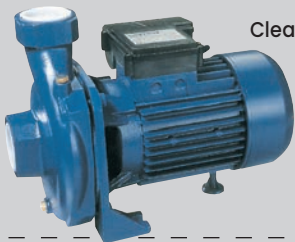

CENTRIFUGAL PUMPS

IP55

Clean water & liquids without particulate matter & aggressive chemicals.